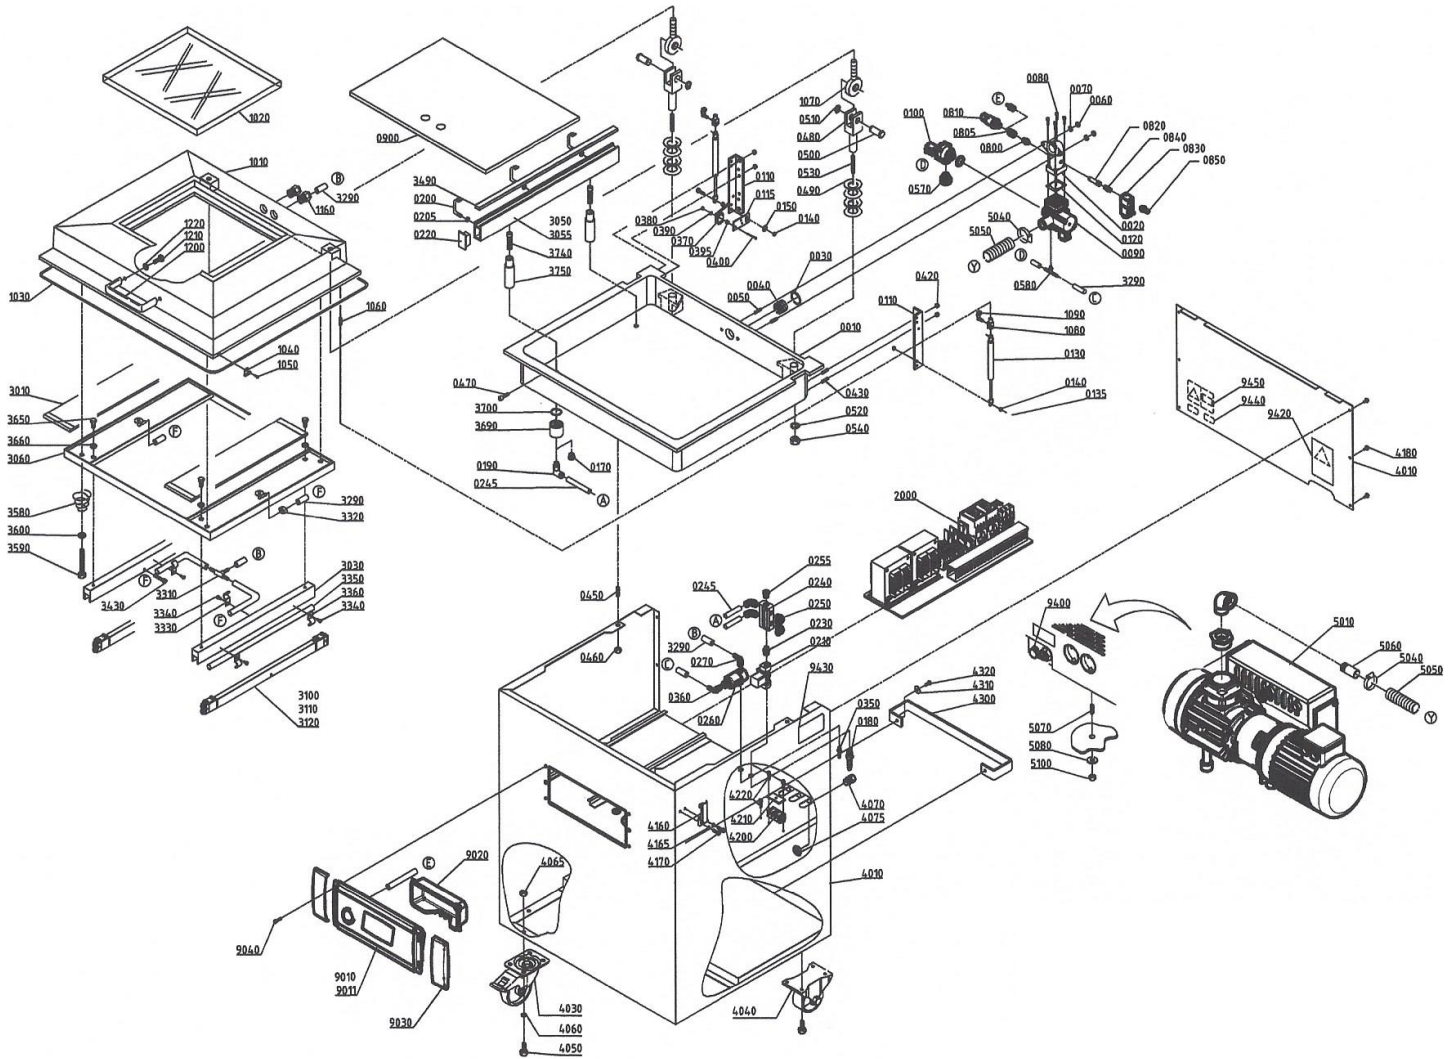

Parts Breakdown

Model VP-NL-0040-M 50003